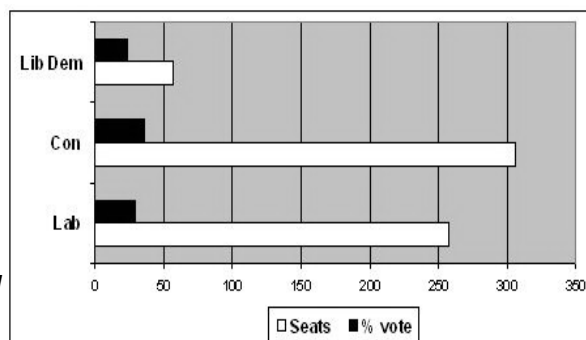

Liberal Democrats have long campaigned for Fair Votes. This year the Conservatives have 306 seats from 36% of the vote whereas the Liberal Democrats have 57 seats from 23% of the vote. Any primary school child will tell you that's not fair - your vote should count wherever you live".