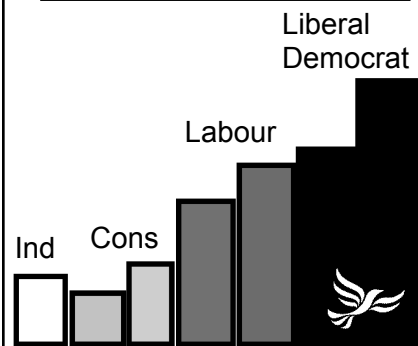

Focus and letters from the Liberal Democrats are paid for BY the Liberal Democrats and not from any public funds.

The Team you can trust with your future: Liberal Democrats for a Fair, Honest Open and Green Borough.

WHEN WE WIN YOU WIN

The Result Last Time

Last time the Liberal Democrats narrowly beat Labour here.

The Conservatives cannot win here.

Only Liberal Democrats can beat Labour this time.

Suzanne Fletcher

Julia May Roberts